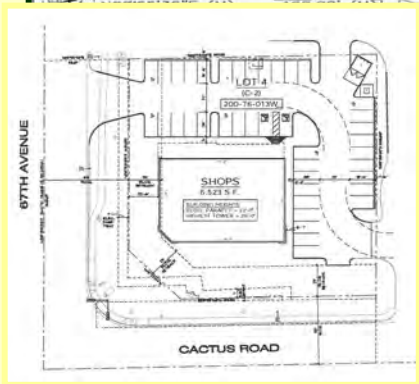

CACTUS CROSSING

NEC 67TH AVENUE & CACTUS ROAD

GLENDALE, ARIZONA

2004

4 SOUTH ELEVATION (FRONT)
SCALE: 1/8" = 1'-0"

11 WEST ELEVATION (LEFT)
SCALE: 1/8" = 1'-0"

3 EAST ELEVATION (RIGHT)
SCALE: 1/8" = 1'-0"

14 NORTH ELEVATION (REAR)
SCALE: 1/8" = 1'-0"

2 NORTH ELEVATION (REAR)
SCALE: 1/8" = 1'-0"

Cactus Crossings is a 100,000 sq ft retail center. The site offers tremendous visibility and access from both major and arterial roads and a new development look to an under-served and highly-populated “in-fill” location. Retailers such as Buckeye Check Cashing, Fuse Mobil and a nail salon have opened for business in 2006.