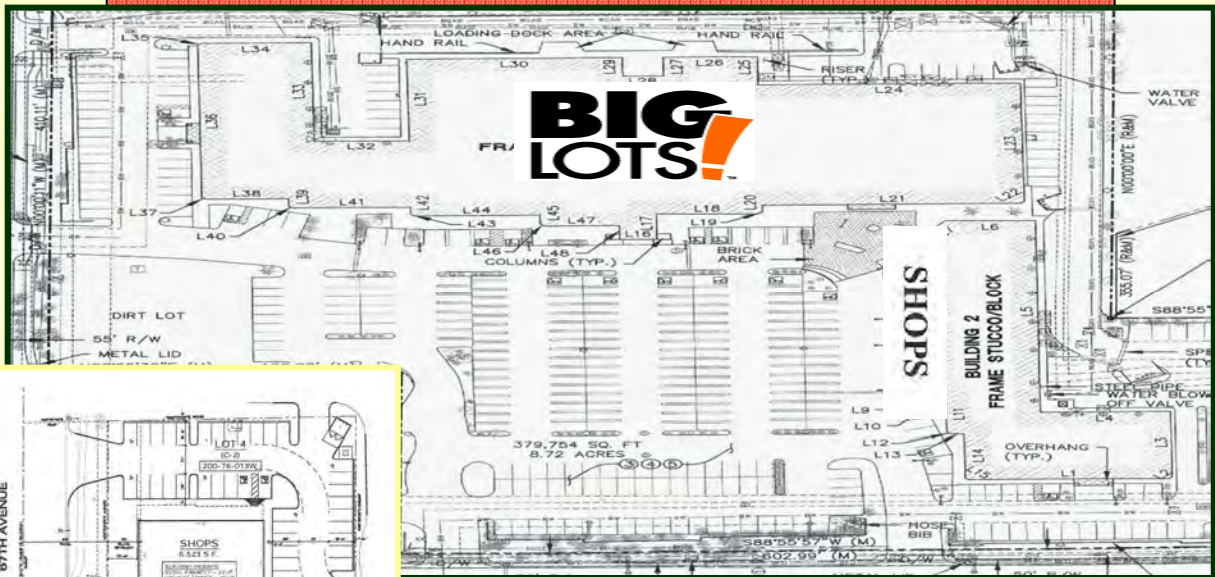

CACTUS CROSSING

NEC 67TH AVENUE & CACTUS ROAD

GLENDALE, ARIZONA

2004

4 SOUTH ELEVATION (FRONT)
SCALE: 1/8" = 1'-0"

11 WEST ELEVATION (LEFT)
SCALE: 1/8" = 1'-0"

3 EAST ELEVATION (RIGHT)
SCALE: 1/8" = 1'-0"

14 NORTH ELEVATION (REAR)
SCALE: 1/8" = 1'-0"

2 NORTH ELEVATION (REAR)
SCALE: 1/8" = 1'-0"

Cactus Crossings is a 100,000 sq ft retail center. The site offers tremendous visibility and access from both major and arterial roads and a new development look to an under-served and highly-populated “in-fill” location. Retailers such as Buckeye Check Cashing, Fuse Mobil and a nail salon have opened for business in 2006.