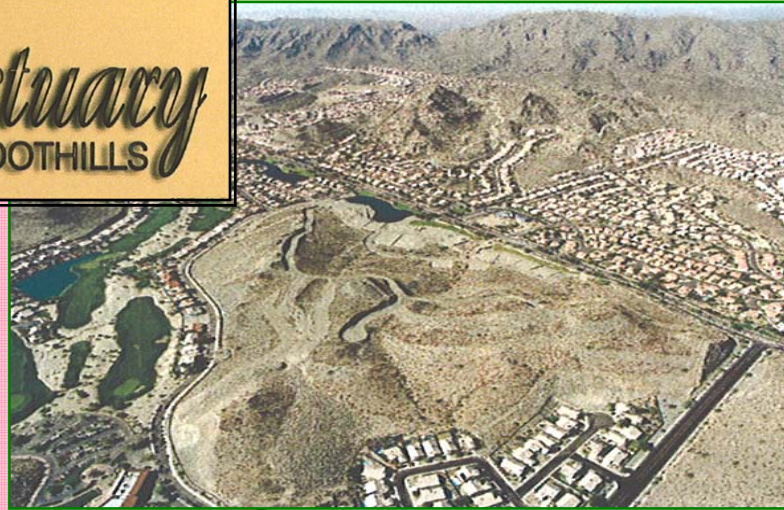

1998-1999

The Sanctuary

AT THE FOOTHILLS

The Sanctuary is the final custom home community to be offered in the prestigious Foothills community in southeast Phoenix. Nestled between the lush fairways of The Foothills Golf Course and the majestic peaks of South Mountain, residents are treated to panoramic mountain-based home sites.