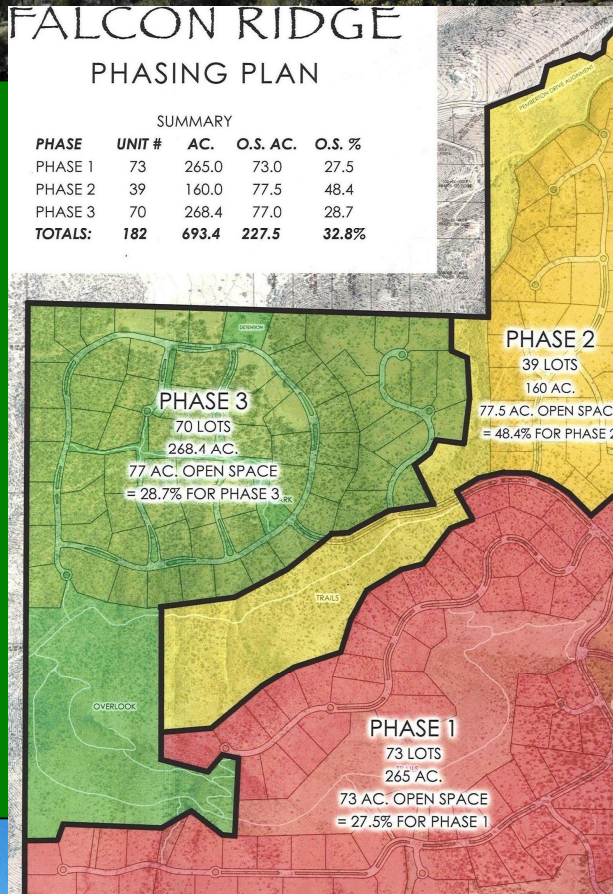

FALCON RIDGE

FALCON RIDGE PHASING PLAN

SUMMARY				
PHASE	UNIT #	AC.	O.S. AC.	O.S. %
PHASE 1	73	265.0	73.0	27.5
PHASE 2	39	160.0	77.5	48.4
PHASE 3	70	268.4	77.0	28.7
TOTALS:	182	693.4	227.5	32.8%

Destined to be a unique custom lot master plan community nestled in Prescott, Arizona this 720 acre parcel is located on Table Mountain and has sweeping panoramic views of San Francisco Peaks in the distance and views of Williamson Valley below. From mountain vistas to large open pastures, this quintessential development will offer one and two acre lots