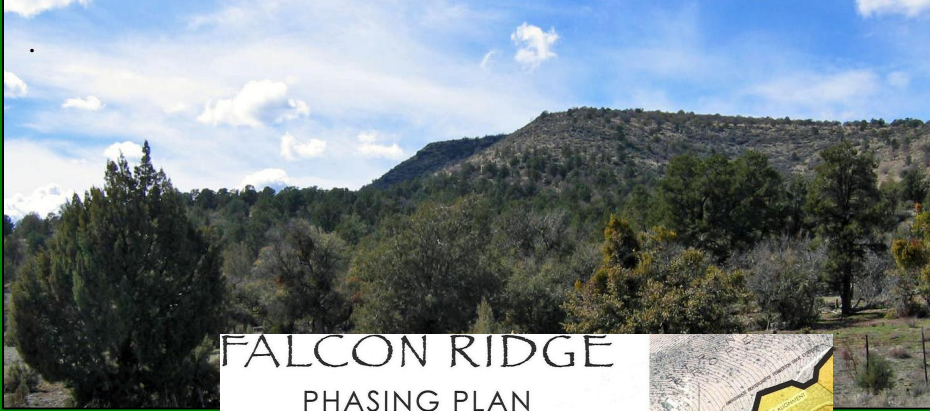

FALCON RIDGE

FALCON RIDGE PHASING PLAN

SUMMARY				
PHASE	UNIT #	AC.	O.S. AC.	O.S. %
PHASE 1	73	265.0	73.0	27.5
PHASE 2	39	160.0	77.5	48.4
PHASE 3	70	268.4	77.0	28.7
TOTALS:	182	693.4	227.5	32.8%

Destined to be a unique custom lot master plan community nestled in Prescott, Arizona this 720 acre parcel is located on Table Mountain and has sweeping panoramic views of San Francisco Peaks in the distance and views of Williamson Valley below. From mountain vistas to large open pastures, this quintessential development will offer one and two acre lots