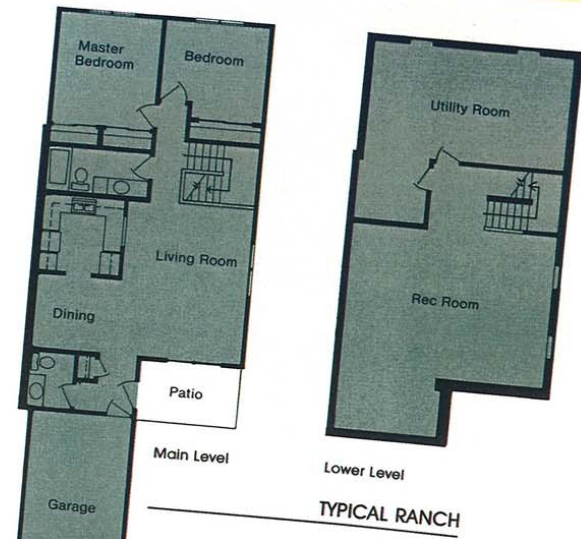

- 2 bedrooms & 1½ baths
- 1,350 to 1,500 square feet
- Finished rec room
- Attached garage
- Private entrance
- Cathedral ceilings
- Central air
- Appliances & carpeting
- Private basement
- Patio or wood deck